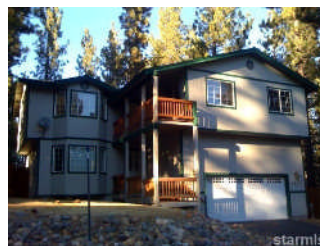

Price: $476,500 **MLS #:** 113460
1210 Huph St
South Lake Tahoe
Beds: 4 **Baths:** 2.50 **Year Built:** 1997
Garg Spcs: 2 **Garg Type:** Attached
Carpport Spcs: 0 **Apx Sqft:** 2244